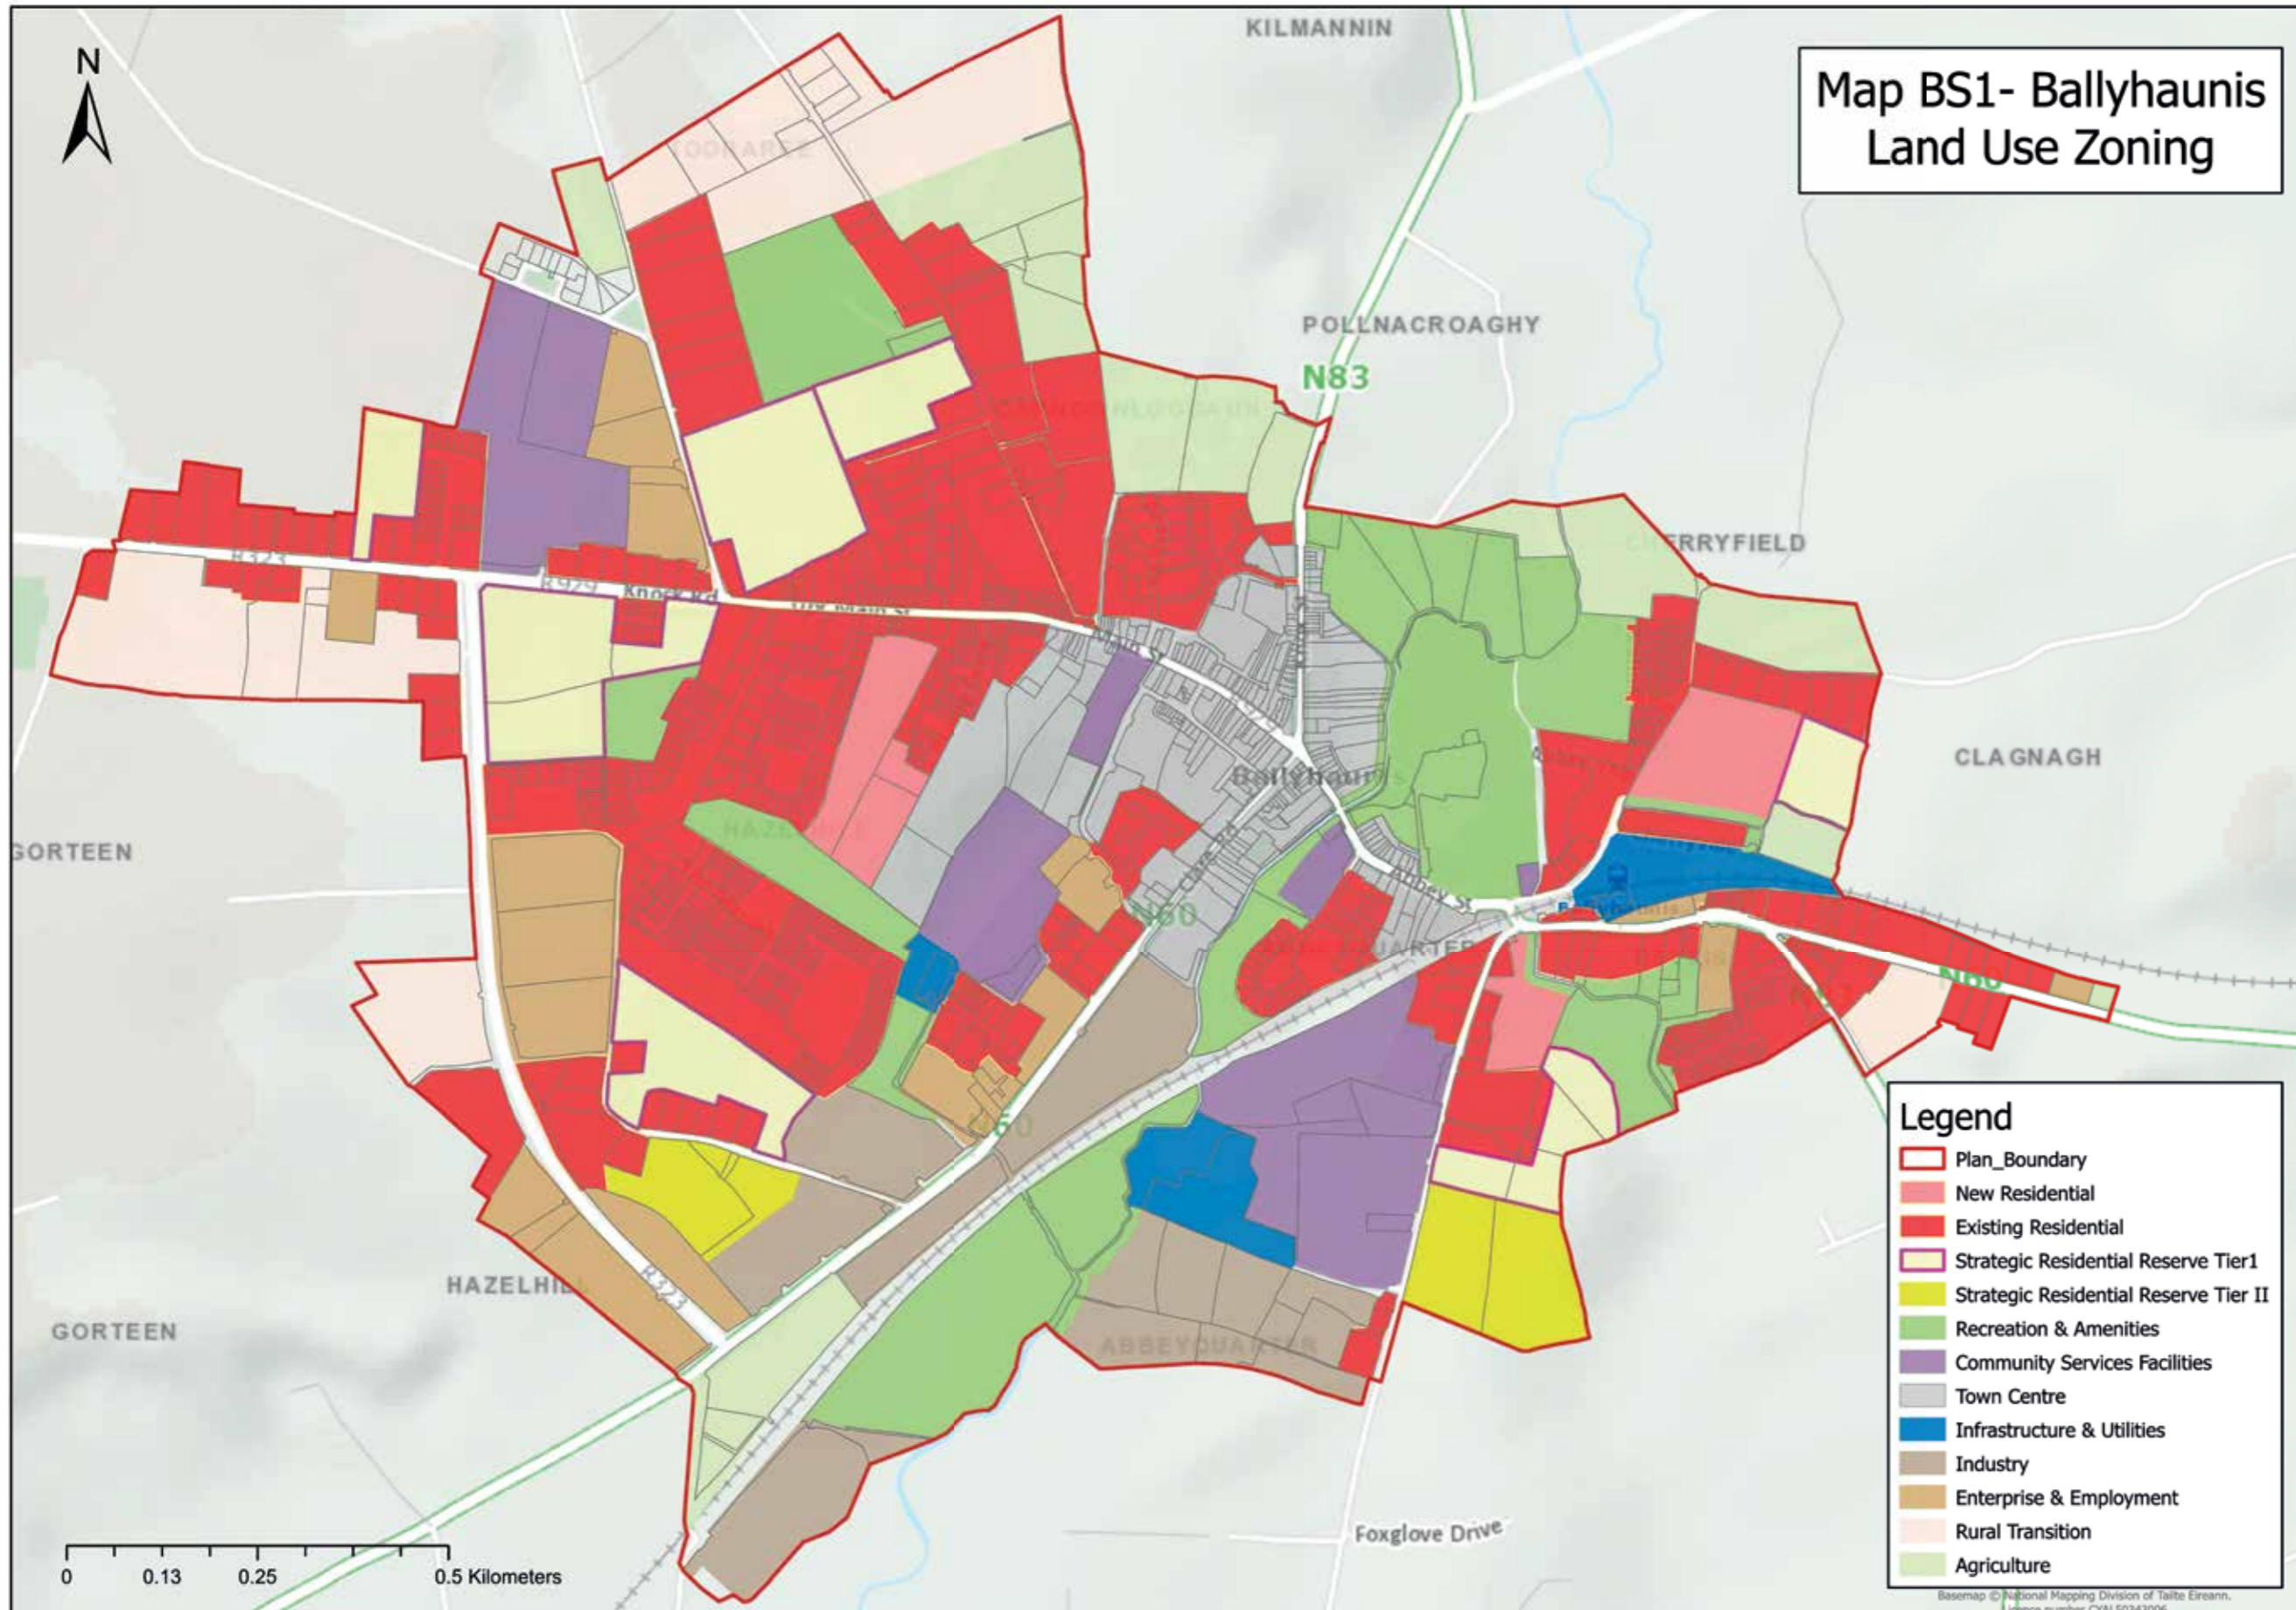

Keel-Dooagh	43
Kilkelly	44
Kilmaine	45
Lahardane	46
Mulranny	47
Shrule	48
Turlough	49
Tier V - Rural Villages	50
Aghagower	50
Aghamore	51
An Tinbhear	52
Attymass	53
Ballycroy	54
Ballyglass	55
Ballyheane	56
Bekan	57
Breaffy	58
Brickens	59
Bun an Churraigh	60
Carnacon	61
Carracastle	62
Ceathrú Thaidhg	63
Corrchloch	64
Cross	65
Crossboyne	66
Dugort	67
Eachléim	68
Gaoth Sáile	69
Geata Mór	70
Gleann na Muaidhe	71
Glenhest-Cloondaff	72
Glenisland	73
Hollymount	74
Islandeady	75

Kilmovee	76
Knockmore	77
Mayo Abbey	78
Moygownagh	79
Moyna Kilmeena	80
Parke	81
Partry	82
Pollathomish	83
Roundfort	84
The Neale	85
Tuar Mhic Éadaigh	86

Tier II Self-Sustaining Growth Towns

Ballinrobe

Ballvhaunis

Knock

Louisburg

Newport

Tier IV Rural Settlements

Ballindine

Ballycastle

Bangor Erris

Bangor Erris Settlement Plan

Belcarra

Belcarra Settlement Plan

Bellavary

Bohola

Bunnyconnellan

**Bunnyconnellan
Settlement Plan**

Cong

Cong Settlement Plan