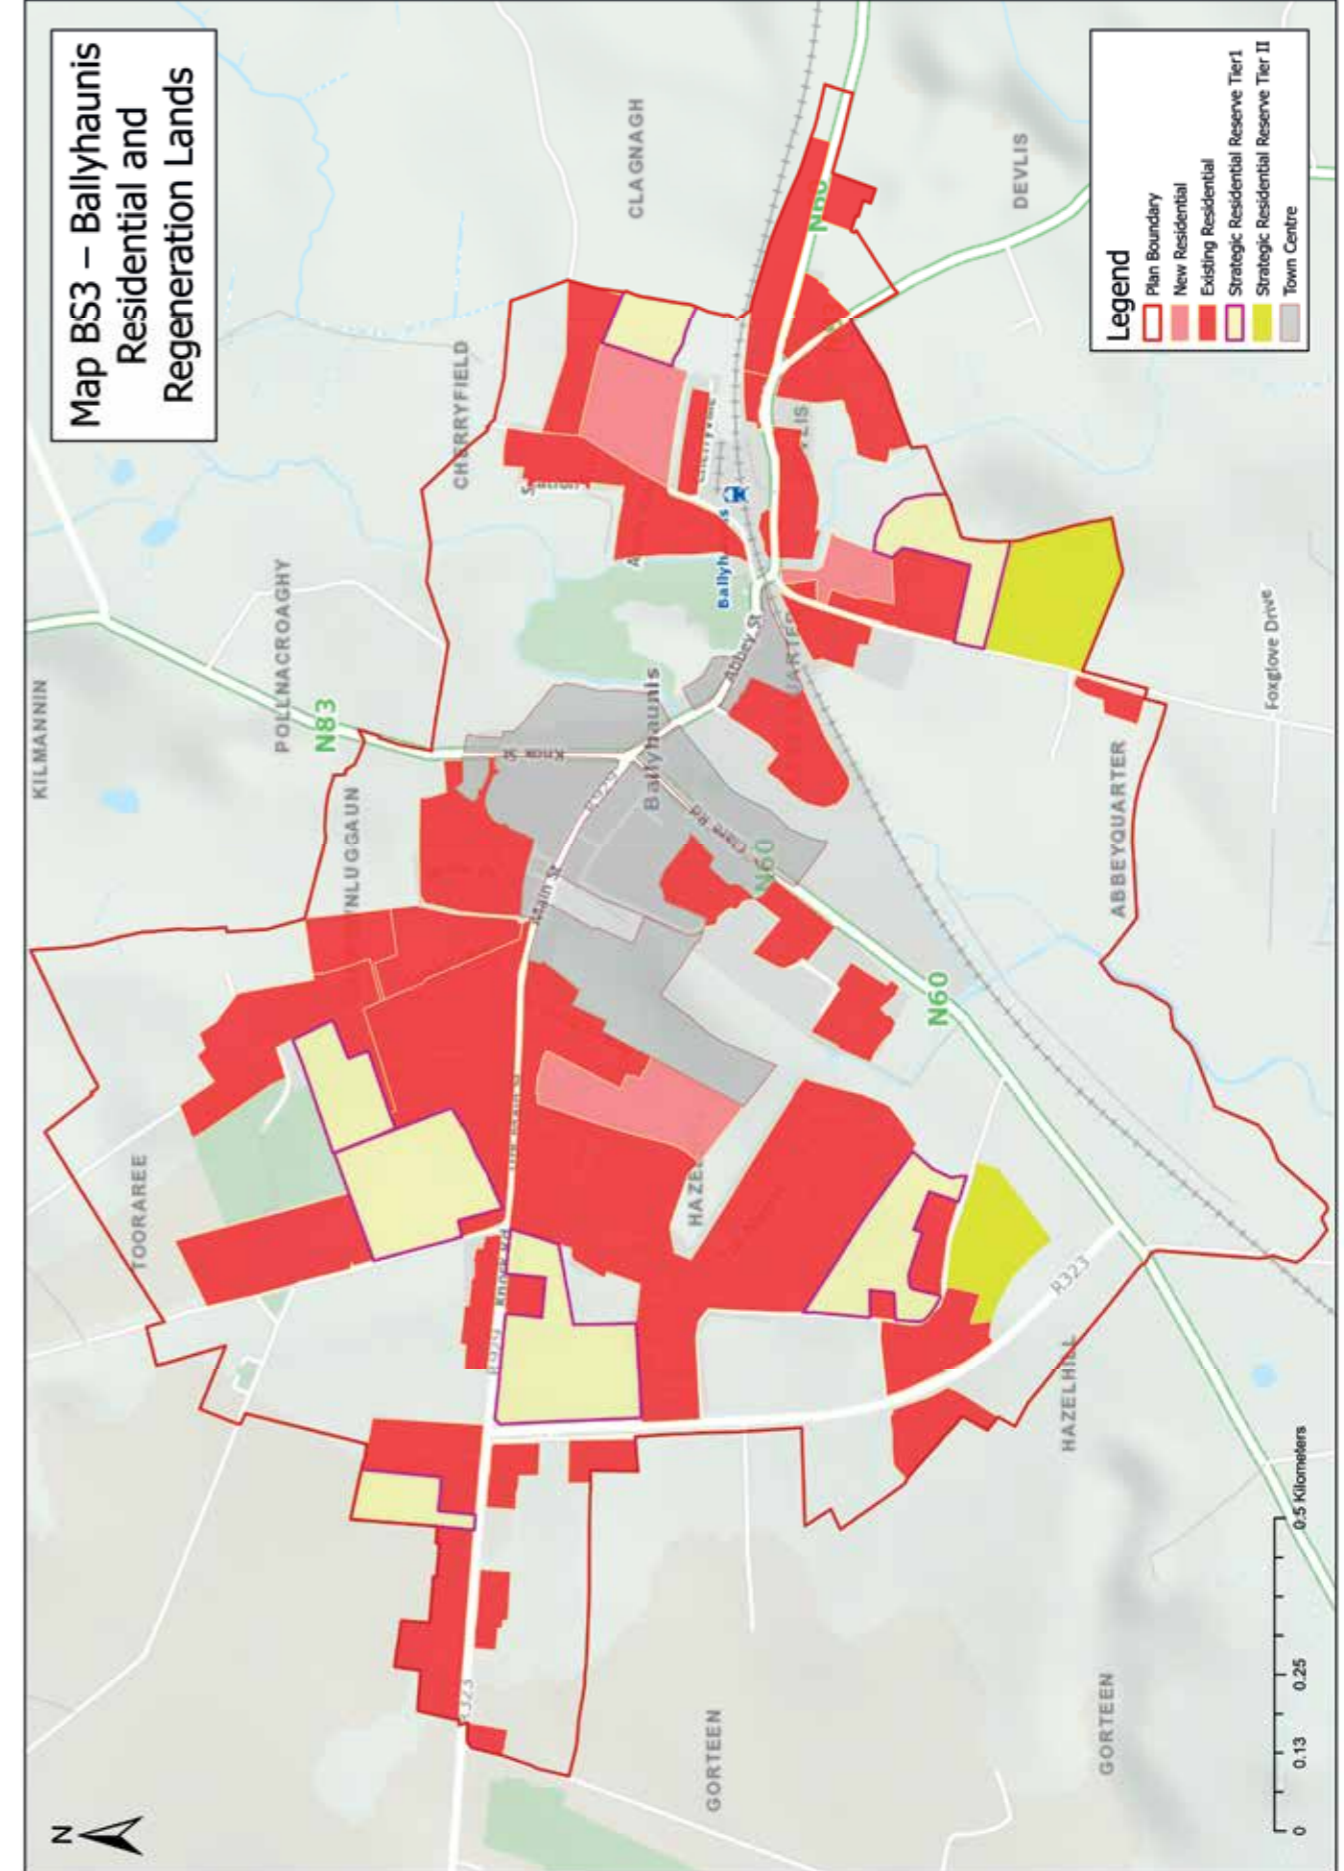

Keel-Dooagh	43
Kilkelly	44
Kilmaine	45
Lahardane	46
Mulranny	47
Shrule	48
Turlough	49
Tier V - Rural Villages	50
Aghagower	50
Aghamore	51
An Tinbhear	52
Attymass	53
Ballycroy	54
Ballyglass	55
Ballyheane	56
Bekan	57
Breaffy	58
Brickens	59
Bun an Churraigh	60
Carnacon	61
Carracastle	62
Ceathrú Thaidhg	63
Corrchloch	64
Cross	65
Crossboyne	66
Dugort	67
Eachléim	68
Gaoth Sáile	69
Geata Mór	70
Gleann na Muaidhe	71
Glenhest-Cloondaff	72
Glenisland	73
Hollymount	74
Islandeady	75

Kilmovee	76
Knockmore	77
Mayo Abbey	78
Moygownagh	79
Moyna Kilmeena	80
Parke	81
Partry	82
Pollathomish	83
Roundfort	84
The Neale	85
Tuar Mhic Éadaigh	86

Tier II Self-Sustaining Growth Towns

Ballinrobe

Ballvhaunis

Knock

Louisburg

Newport

Tier IV Rural Settlements

Ballindine

Ballycastle

Bangor Erris

Bangor Erris Settlement Plan

Dumha Thuama

Gob an Choire

Irishtown

Keel-Dooagh

Kilkelly

Kilmaine

Shrle

Turlough