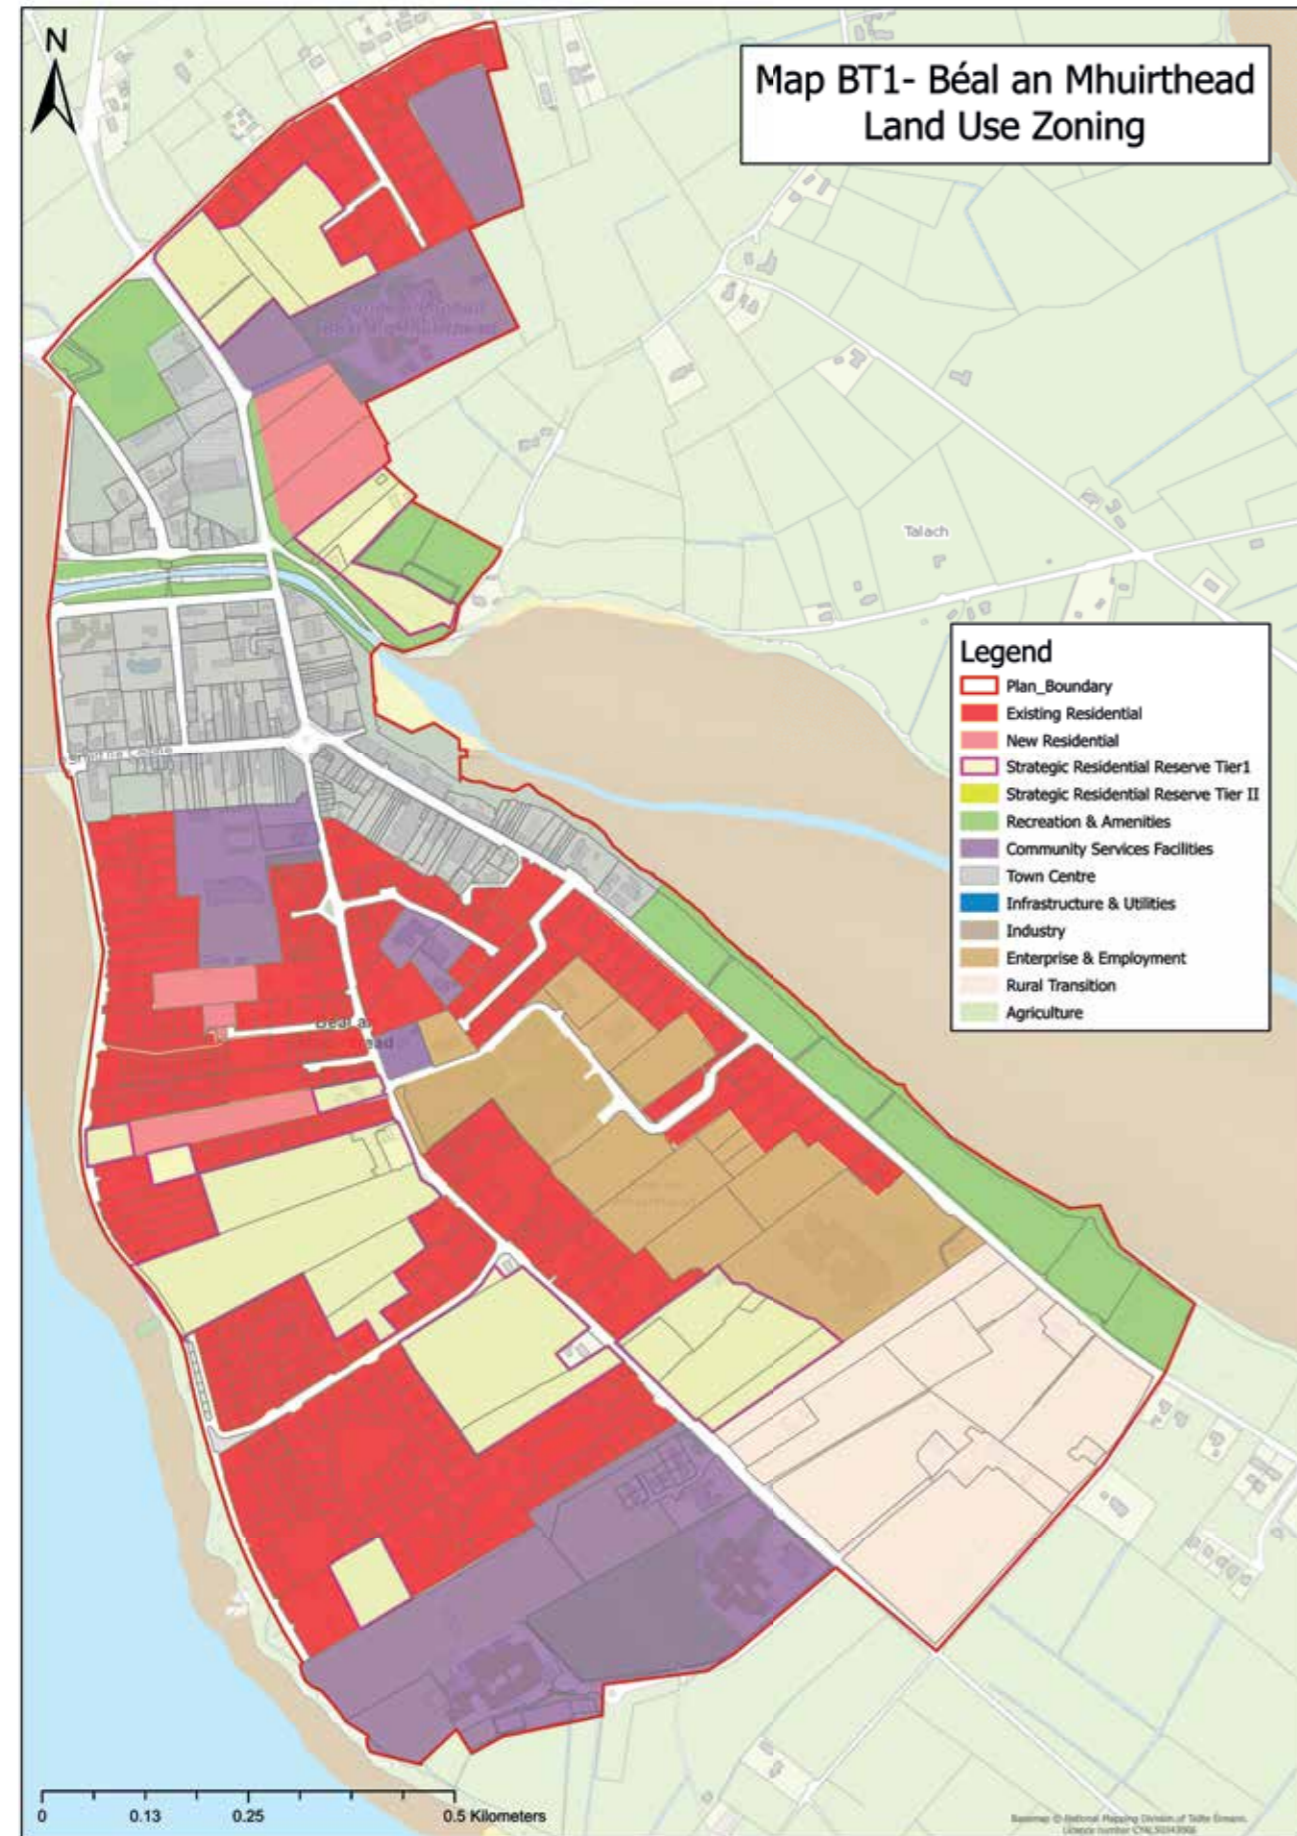

Béal an Mhuirthead