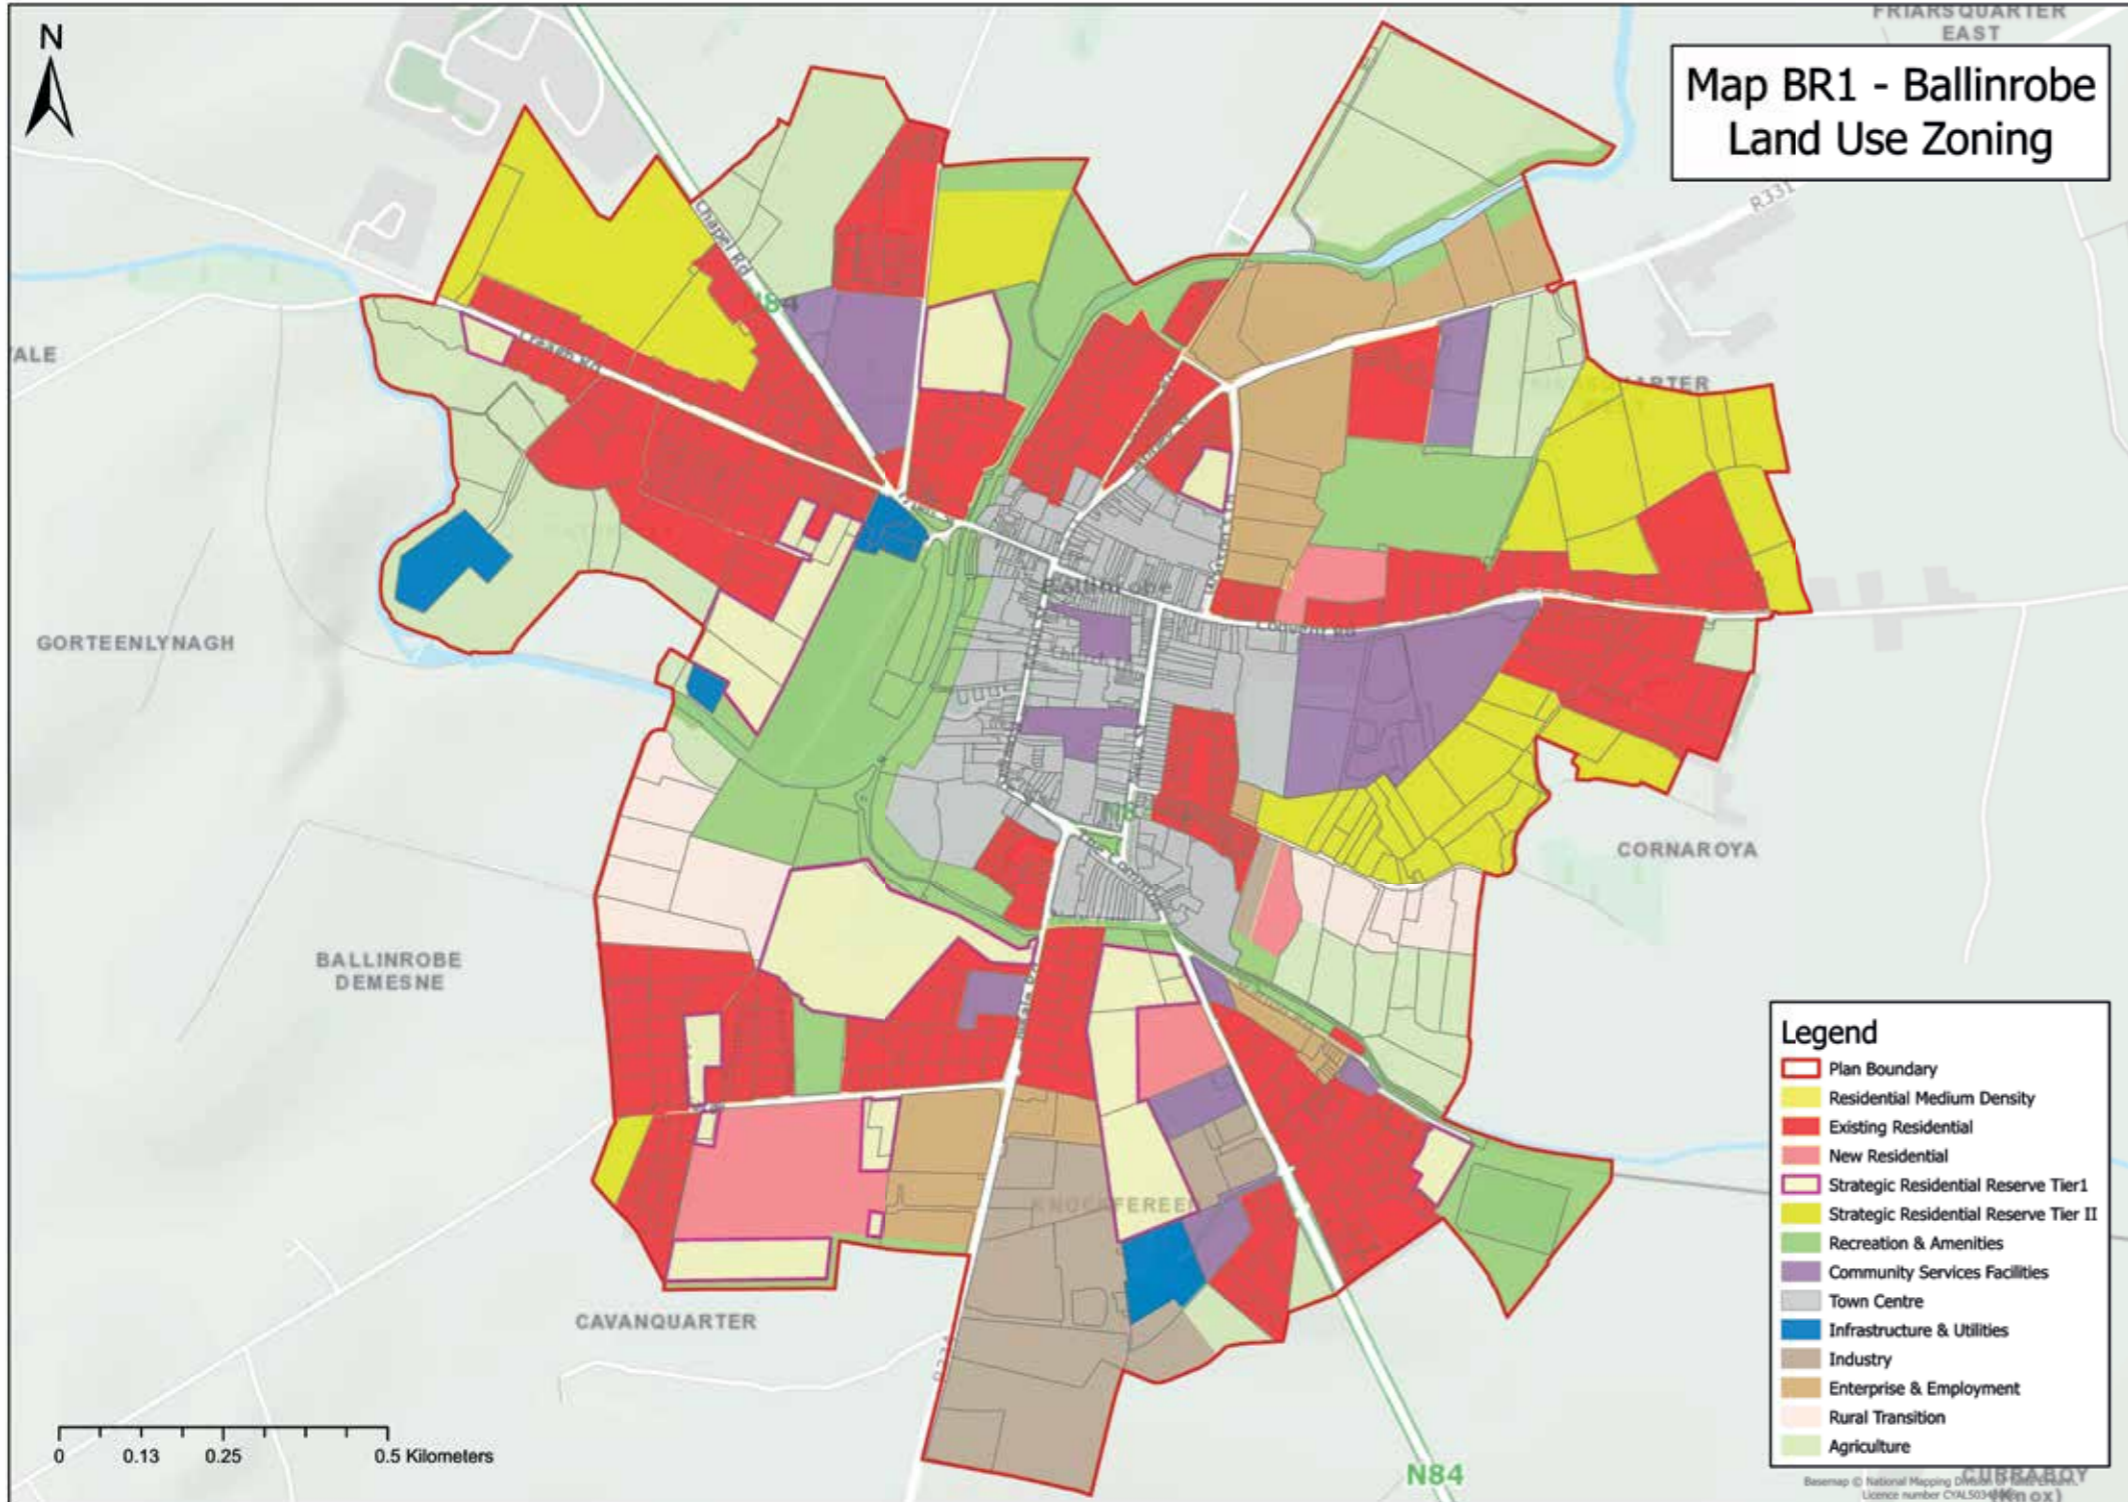

Keel-Dooagh	43
Kilkelly	44
Kilmaine	45
Lahardane	46
Mulranny	47
Shrule	48
Turlough	49
Tier V - Rural Villages	50
Aghagower	50
Aghamore	51
An Tinbhear	52
Attymass	53
Ballycroy	54
Ballyglass	55
Ballyheane	56
Bekan	57
Breaffy	58
Brickens	59
Bun an Churraigh	60
Carnacon	61
Carracastle	62
Ceathrú Thaidhg	63
Corrchloch	64
Cross	65
Crossboyne	66
Dugort	67
Eachléim	68
Gaoth Sáile	69
Geata Mór	70
Gleann na Muaidhe	71
Glenhest-Cloondaff	72
Glenisland	73
Hollymount	74
Islandeady	75

Kilmovee	76
Knockmore	77
Mayo Abbey	78
Moygownagh	79
Moyna Kilmeena	80
Parke	81
Partry	82
Pollathomish	83
Roundfort	84
The Neale	85
Tuar Mhic Éadaigh	86

Tier II Self-Sustaining Growth Towns

Ballinrobe