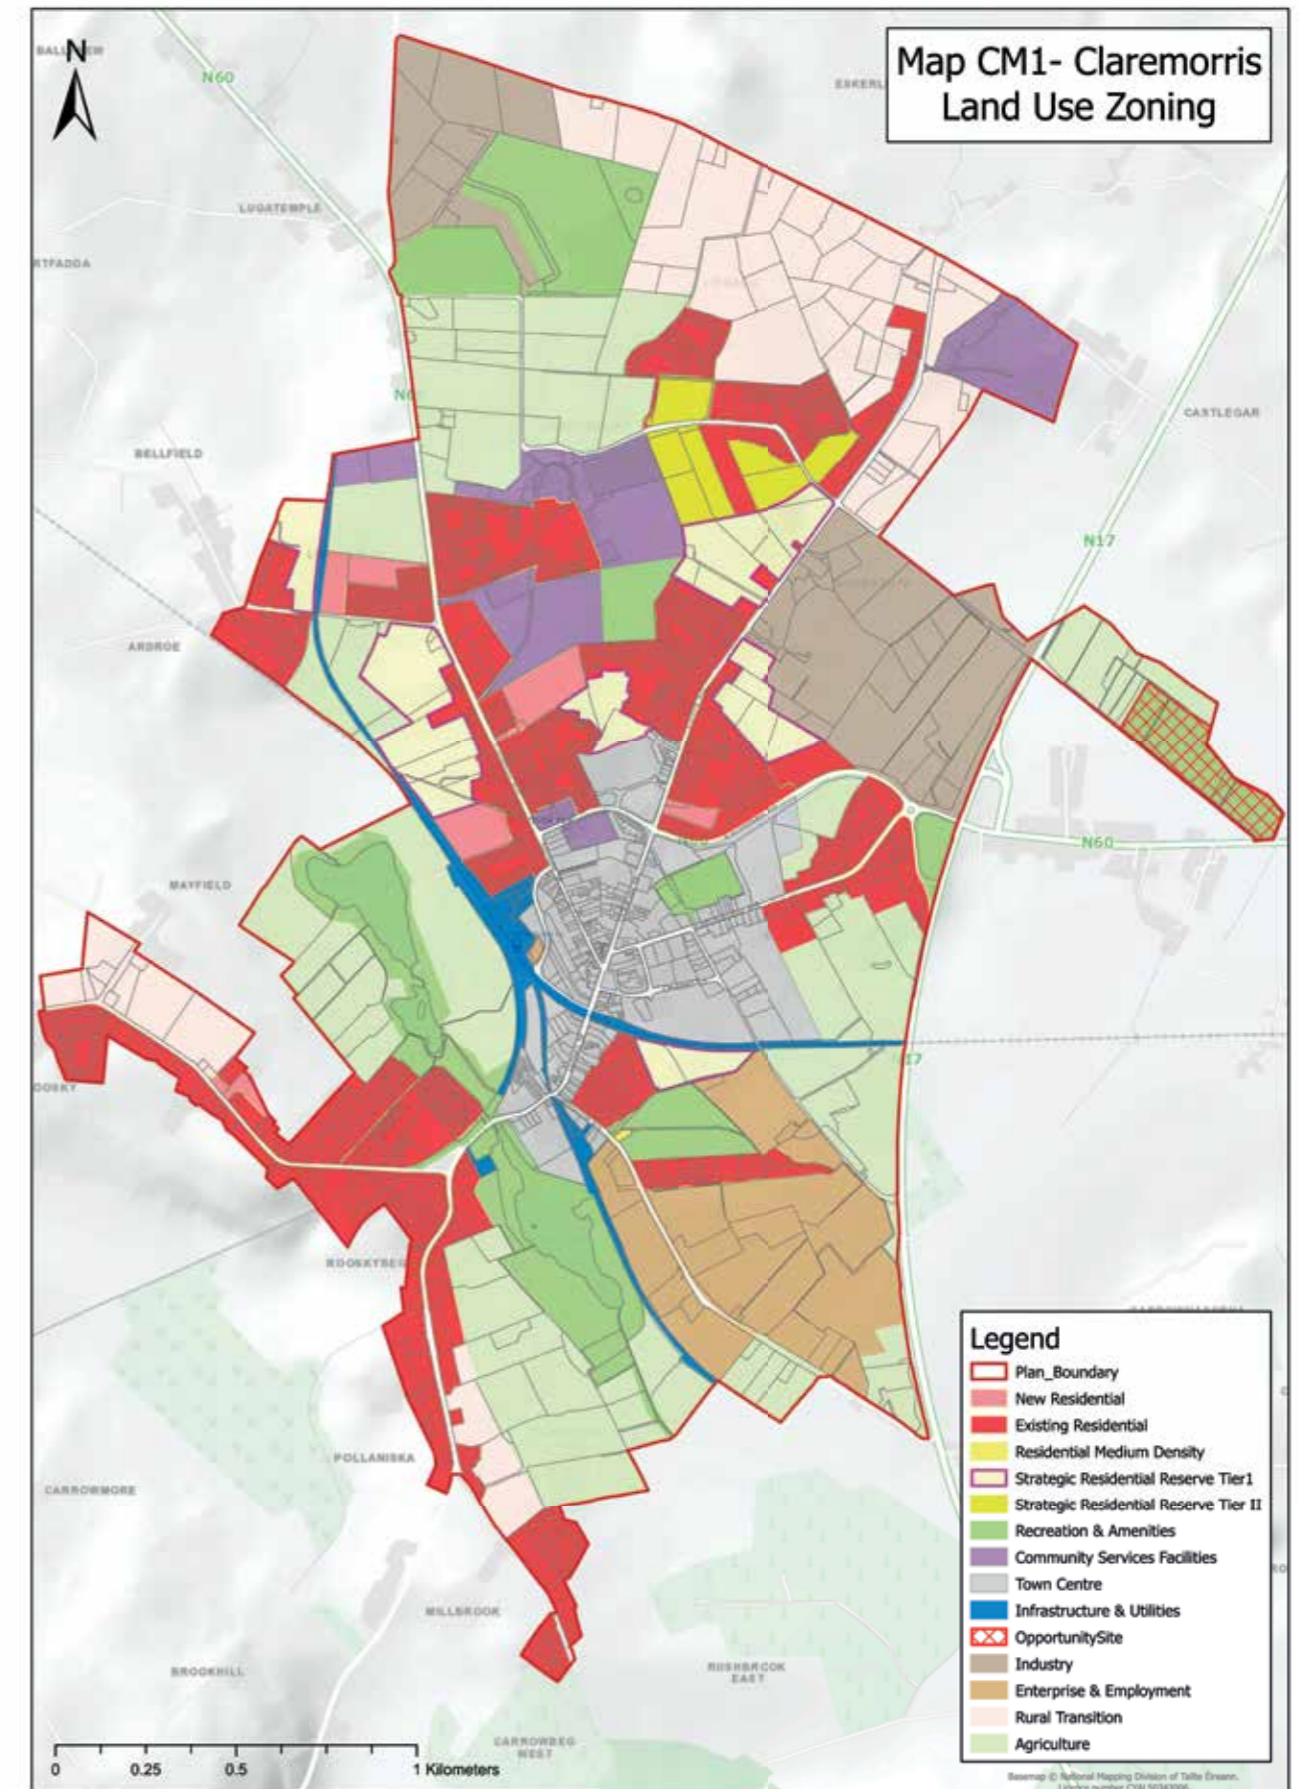

Claremorris