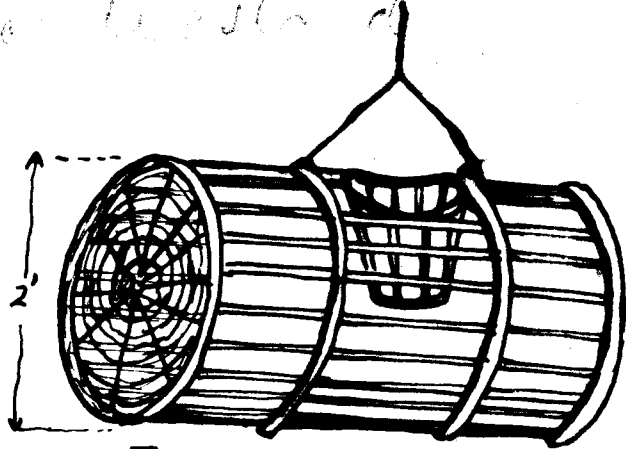

(52) 11/11/1971

Achill Island

stone hut with
turf roof for
making manure.

Achill Island.

Scale: 1" = 3'

10.7

(८२) IIIATI

creel

Potato Basket

2'
Lobster pot

(८३) IIIATI

3'
CRAY-FISH POT.

(83) N. I. A. T. I.

Achill Island

Fig. 4

Fig. 3